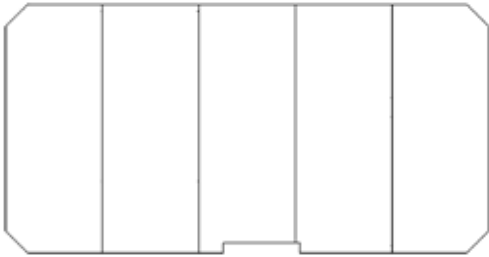

## Grid elements technical data

Item code	Colour	Opening type	Size in mm*
FI10047	Yellow	Square	349 x 895
FI10048	Teal	Diagonal	349 x 895
FI10049	Green	Square	349 x 1496

\* Dimensions are only for guidance.

## Grid sets technical data

Item code	Colour	Opening type	No. of elements	Plate type	Plate size	Corner type	Sealed corner
FI10138	Yellow	Square	5	cup	1.6 m <sup>2</sup>	straight corner	
FI10158	Yellow	Square	5	flat	1.6 m <sup>2</sup>	corner 80 x 80	✓
FI10166	Teal	Diagonal	5	cup	1.6 m <sup>2</sup>	straight corner	
FI10171	Teal	Diagonal	5	flat	1.6 m <sup>2</sup>	corner 80 x 80	✓
FI10322	Green	Square	7	flat	2.5 m <sup>2</sup>	corner 120 x 120	✓
FI10191	Green	Square	12	flat	6 m <sup>2</sup>	rounded corner R220	✓
FI10185	Green	Square	12	flat	6 m <sup>2</sup>	corner 210 x 210	✓
FI10198	Green	Square	12	flat	6 m <sup>2</sup>	corner 173 x 173	✓

FI10158, 1.6 m<sup>2</sup> flat, corners 80 x 80

FI10191, 6 m<sup>2</sup>, rounded corners R220

FI10166, 1.6 m<sup>2</sup> cupped, straight corners

FI10185, 6 m<sup>2</sup>, corners 220 x 220

FI10322, 2.5 m<sup>2</sup> flat, corners 120 x 120