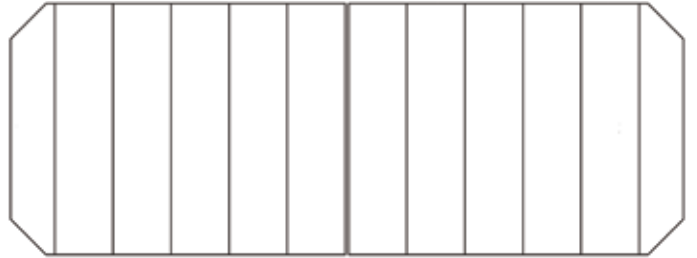

## Grid elements technical data

Item code	Colour	Opening type	Size in mm*
FI10047	Yellow	Square	349 x 895
FI10048	Teal	Diagonal	349 x 895
FI10049	Green	Square	349 x 1496

\* Dimensions are only for guidance.

## Grid sets technical data

Item code	Colour	Opening type	No. of elements	Plate type	Plate size	Corner type	Sealed corner
FI10138	Yellow	Square	5	cup	1.6 m <sup>2</sup>	straight corner	
FI10158	Yellow	Square	5	flat	1.6 m <sup>2</sup>	corner 80 x 80	✓
FI10166	Teal	Diagonal	5	cup	1.6 m <sup>2</sup>	straight corner	
FI10171	Teal	Diagonal	5	flat	1.6 m <sup>2</sup>	corner 80 x 80	✓
FI10322	Green	Square	7	flat	2.5 m <sup>2</sup>	corner 120 x 120	✓
FI10191	Green	Square	12	flat	6 m <sup>2</sup>	rounded corner R220	✓
FI10185	Green	Square	12	flat	6 m <sup>2</sup>	corner 210 x 210	✓
FI10198	Green	Square	12	flat	6 m <sup>2</sup>	corner 173 x 173	✓

FI10158, 1.6 m<sup>2</sup> flat, corners 80 x 80

FI10191, 6 m<sup>2</sup>, rounded corners R220

FI10166, 1.6 m<sup>2</sup> cupped, straight corners

FI10185, 6 m<sup>2</sup>, corners 220 x 220

FI10322, 2.5 m<sup>2</sup> flat, corners 120 x 120