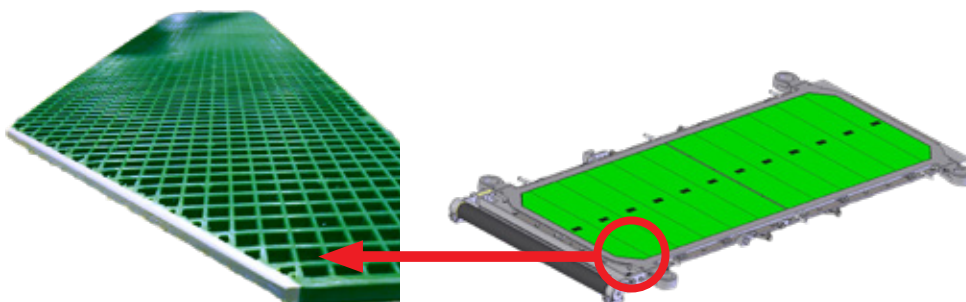

## Flowrox Grids for Tower Press Filters

Grid element, green, square, PP, 347 x 1496 mm

Grid element, yellow, square, PP 349 x 895 mm

Square opening,  
15 % glass fibre

Grid element, teal, diagonal, PP, 349 x 895 mm

Diagonal opening,  
15 % glass fibre

All cut corners of Flowrox grids are sealed.

## Grid sets technical data

Item code	Colour	Opening type	No. of elements	Plate type	Plate size	Corner type	Sealed corner
FI10138	Yellow	Square	5	cup	1.6 m <sup>2</sup>	straight corner	
FI10158	Yellow	Square	5	flat	1.6 m <sup>2</sup>	corner 80 x 80	✓
FI10166	Teal	Diagonal	5	cup	1.6 m <sup>2</sup>	straight corner	
FI10171	Teal	Diagonal	5	flat	1.6 m <sup>2</sup>	corner 80 x 80	✓
FI10322	Green	Square	7	flat	2.5 m <sup>2</sup>	corner 120 x 120	✓
FI10191	Green	Square	12	flat	6 m <sup>2</sup>	rounded corner R220	✓
FI10185	Green	Square	12	flat	6 m <sup>2</sup>	corner 210 x 210	✓
FI10198	Green	Square	12	flat	6 m <sup>2</sup>	corner 173 x 173	✓